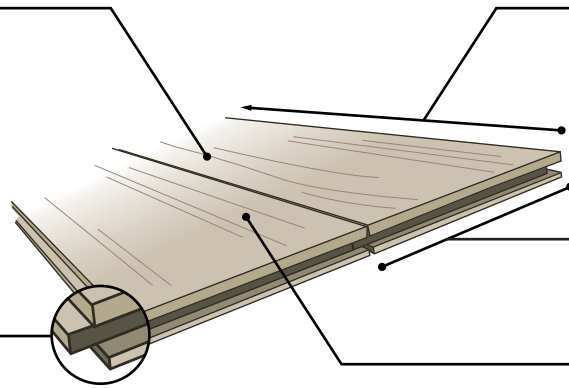

RealWoodFloors

The
Gallery
Collection

RealWoodFloors

The Gallery Collection

BEAUTY + BRAWN

- Easy Clean, Urethane Finish
- Ultra Matte Sheen
- 50 Year Residential Warranty
- Masterpiece Elements:
 - White Washing
 - Artisan Fuming
 - Wirebrushed Grain
 - Tannin Reactive Stains
 - Thermal Color Treatment

SOLID CORE TECHNOLOGY

- Versatile Installation Capabilities
- Renewably Sourced Core Material
- Engineered For Maximum Stability
- Cross Directional Hardwood Substrate

GO LONG!

- Variable Lengths up to 7'
- Exceeds Industry Standard

7" EXTRA WIDE PLANK

WELL BUILT

- 3/4" Thick Profile
- 5 mm Sawn Cut Hardwood Veneer
- Highest Caliber Precision Milling

d'Orsay EUROPEAN OAK

Hermitage EUROPEAN OAK

Prado EUROPEAN OAK

Philbrook EUROPEAN OAK

Louvre EUROPEAN OAK